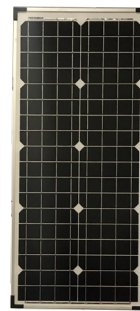

E8 SWING SOLAR

SINGLE SOLAR 500 KIT

DOUBLE SOLAR 500 KIT

SUITS MAX. 4MTR GATES**

KIT INCLUSIONS

- Stainless steel actuator arm
- 1 x Outdoor control box
- 1 x 45 watt solar panel (10mtrs cable)
- 1 x PWM regulator
- 2 x Release Keys
- 1 x Control Panel
- 1 x Caution Sign
- 2 x Remotes
- 1 x Bracket kit
- 1 x Gate stop
- 12v 14ah battery

FEATURES & SPECS

- > 439 Stainless steel Actuator
- > 16v Motor
- > Auto Close
- > Solar or Electric kits
- > Soft stopping
- > 45 watt Solar Panel (10mtrs cable)
- > Collision Sensing
- > Motor Power: 80watts
- > Exit only input
- > Self Learning
- > Energy Efficient (up to 28 days standby)
- > Gate weight max. 250kgs dependant on gate length