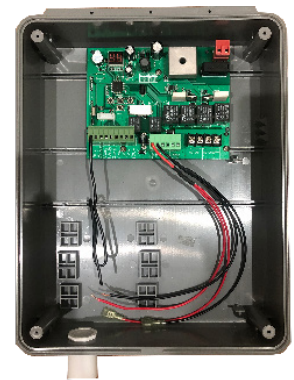

E8 SWING SOLAR

SINGLE SOLAR 500 KIT

DOUBLE SOLAR 500 KIT

SUITS MAX. 4MTR GATES**

KIT INCLUSIONS

- Stainless steel actuator arm
- 1 x Outdoor control box
- 1 x 45 watt solar panel (10mtrs cable)
- 1 x PWM regulator
- 2 x Release Keys
- 1 x Control Panel
- 1 x Caution Sign
- 2 x Remotes
- 1 x Bracket kit
- 1 x Gate stop
- 12v 14ah battery

FEATURES & SPECS

- > 439 Stainless steel Actuator
- > 16v Motor
- > Auto Close
- > Solar or Electric kits
- > Soft stopping
- > 45 watt Solar Panel (10mtrs cable)
- > Collision Sensing
- > Motor Power: 80watts
- > Exit only input
- > Self Learning
- > Energy Efficient (up to 28 days standby)
- > Gate weight max. 250kgs dependant on gate length